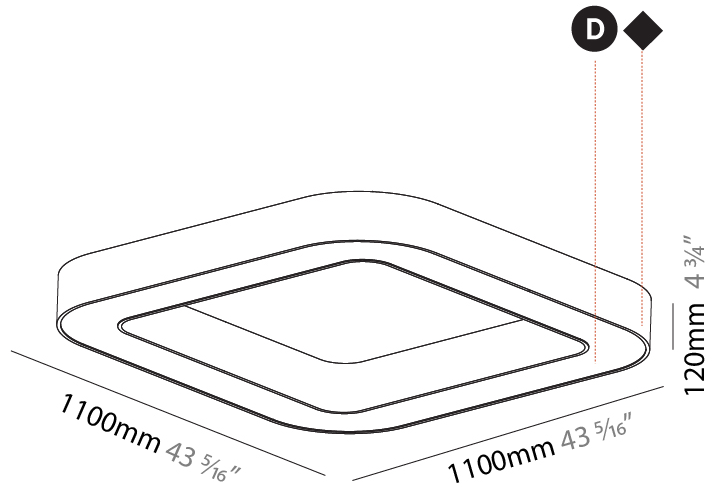

GENERAL

Series: Glorious
Subseries: Glorious Quantum
Brand: Prolicht
Division: Architectural
Mounting Type: Surface
Mounting Location: Ceiling
Subcategory: Ambient

PHYSICAL

Shape: Square
Length (mm): 1100
Length (in): 43 ⁵/₁₆"
Width (mm): 1100
Width (in): 43 ⁵/₁₆"
Height (mm): 120
Height (in): 4 ³/₄"
Light Distribution: Direct
Weight (kg): 14.2
Weight (lbs): 31.24
Diffuser: PMMA - Opal or Micro-Prism
Fixture Finish: SSR / BKV / CWI / CRY / HAB / UFT / ITA / RUA / FTG / MYG / LOD / PUS / FRO / FUP / KIA / POP / BLS / SPG / MEY / GOH / GUM / CHC / COM / ABZ / JAG / OBR / MOS / ROR
Fixture Material: Aluminum

ELECTRICAL

Lamp Type: LED (Zhaga Standard)
Input Wattage (W): 60
Total Output Wattage (W): 48 / 38.4 (3500K)
Dimming: Non-Dimming / Phase Dimming (120Vac only) / 0-10V Dimming
Driver Included: Yes
Driver Location: Integrated
Driver Type: Constant Current - 120 / 277Vac
Driver Class: Class 2
Input Voltage (V): 120 - 277
Constant Current (MA): 350 / 1200 (3500K)

LED

Color Temperature (°K): 3000 / 3500 / 4000
Max. Delivered Lumen (lm): 5540 / 5733 / 5850
CRI: >80 CRI
Efficiency (%): 65
Lamp Life (hrs): 50000

OPTICAL

RATINGS AND CERTIFICATIONS

Certified By: Certified for North American Standards
IP rating: IP20